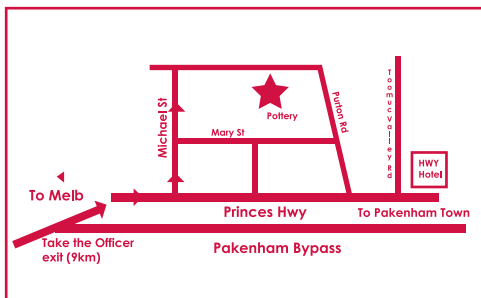

1119 Sml Dog Bowl
D 21cm \$20.00

1002 Piggy Bank
19cm \$25.00

3206 Sq Condiment
11.5cm x 11.5cm x 4cm
\$12.00

1200 Heart Tray
2.5cm x 11.5cm
\$10.00

Pakenham Studio and Factory Outlet
114 Mulcahy Road, Pakenham 3810
Ph 0359 413 302
Open 9am-5pm
Bookings from 9am-4pm
Cafe open 9am-4pm