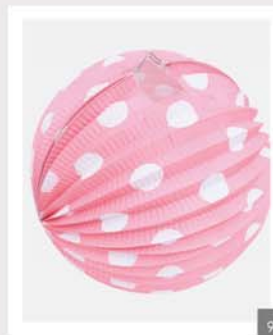

Just a snippet!

Robert Gordon Australia February 2010

To view our full range please log onto www.robertgordonaustralia.com

New releases for February 2010

1 Coco, fine stoneware range. **2 Breakfast Time**, new bone porcelain, available in Tea for one, mug and over-sized cup and saucer. Gift boxed. **3 Rambling Rose**, Porcelain, pink and white. **4 Tea Party Children's Range**, gift boxed. **5 Melamine**, scoops and spoons. **6 Wire range**, new cupcake carrier in cream and pink. **7 Wire range**, new office story. **8 Shopping Bags**, strawberry or flower. **9 Pink Lanterns**, red also. **10 Muffin Papers**, 3 different designs. **11 Crinkle cup-cakes**, 3 different designs. Also available in Toppers and Party Packs. **12 Poly-resin Fridge magnets**, new designs also include teaspoons and forks. **13 Recipe Holder Floral**, also available in red check. **14 Pink Memo board**. **15 Cotton Mix Napery**, available in three different designs.